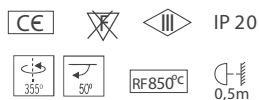

RECESSED ASYMMETRIC LUMINAIRE FOR GENERAL LIGHTING.
LLUE-DN-1303-14-00 White
LLUE-DN-1303-J2-00 Anodized Silver
QR-CBC51 GU5.3 12v max. 50W 01-08
Ø80mm cut out
GEAR NOT INCLUDED, TO BE ORDERED SEPARATELY,