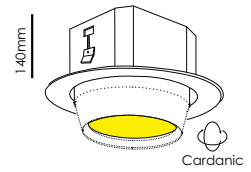

SINGLE COLLECTOR SNOOT RECESSED
BLACK & WHITE MATT TEXTURE
TRANSFORMER/BALLAST NOT INCLUDED

LLS-DOX-414.51.05-s 1 x LED
LLS-DOX-414.14.05-s 1 x CDM-R-111
LLS-DOX-414.13.05-s 1 x CDM-Tc 30°
LLS-DOX-414.07.05-s 1 x QR111

G53 QR111 MAX 50W 12V IP20
G8.5 CDM-Tc / 35-70W / 230V
GX8.5 CDM-R-111 / 35-70W