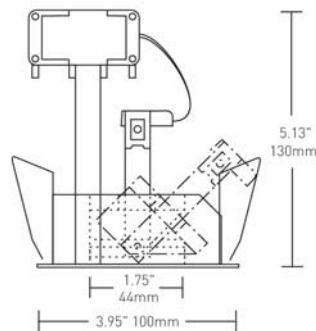

LLLS-EDL2RZP
ROUND ADJUSTABLE
RECESSED DOWNLIGHT