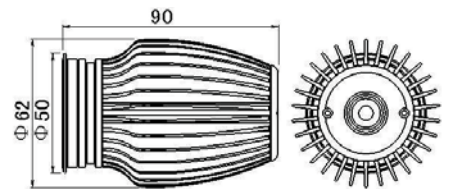

LLLED-PLX30-4k 30 degrees Neutral White  
LLLED-PLX60-4k 60 degrees Neutral White  
LLLED-PLX30-4k 30 degrees Warm White  
LLLED-PLX60-4k 60 degrees Warm White

Ø62MM X 90MM (L) OUTLINE DIMENSION  
4000 K / 3000 K COLOUR TEMP  
30/60 DEGREE BEAM ANGLE  
700MA INPUT CURRENT  
15W MAX POWER CONSUMPTION  
260G NET WEIGHT  
-20°C~95°C OPERATION TEMP  
GIMBALED HOUSING  
SILVER 70MM / WHITE 90MM CUTOUT