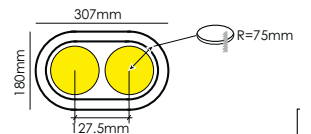

DOUBLE COLLECTOR RECESSED
BLACK & WHITE MATT TEXTURE
TRANSFORMER/BALLAST NOT INCLUDED

LLS-DOX-415.40.05 (1 x QR) + (1 x CDM-R)
LLS-DOX-415.51.05 2 x LED
LLS-DOX-415.14.05 2 x CDM-R-111
LLS-DOX-415.07.06 2 x QR111

G53 QR111 MAX 50W 12V IP20

collector