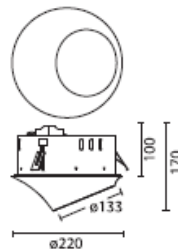

RECESSED ASYMMETRIC LUMINAIRE FOR GENERAL LIGHTING.
LLUE-DN-1303-14-00 White
LLUE-DN-1303-J2-00 Anodized Silver
QR-CBC51 GU5.3 12v max. 50W 01-08
Ø80mm cut out
GEAR NOT INCLUDED, TO BE ORDERED SEPARATELY,