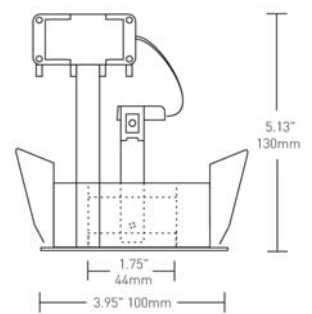

LLLS-EDL1ZP
ROUND FIXED RECESSED
DOWNLIGHT

lucifer