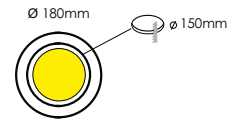

SINGLE COLLECTOR SNOOT RECESSED
BLACK & WHITE MATT TEXTURE
TRANSFORMER/BALLAST NOT INCLUDED

LLS-DOX-414.51.05-s 1 x LED
LLS-DOX-414.14.05-s 1 x CDM-R-111
LLS-DOX-414.13.05-s 1 x CDM-Tc 30°
LLS-DOX-414.07.05-s 1 x QR111

G53 QR111 MAX 50W 12V IP20
G8.5 CDM-Tc / 35-70W / 230V
GX8.5 CDM-R-111 / 35-70W

DOUBLE COLLECTOR RECESSED
BLACK & WHITE MATT TEXTURE
TRANSFORMER/BALLAST NOT INCLUDED

LLS-DOX-415.40.05 (1 x QR) + (1 x CDM-R)
LLS-DOX-415.51.05 2 x LED
LLS-DOX-415.14.05 2 x CDM-R-111
LLS-DOX-415.07.06 2 x QR111

G53 QR111 MAX 50W 12V IP20

collector