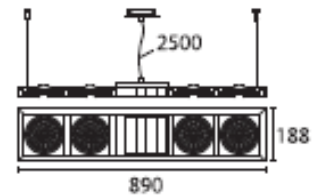

LLUE-AR-SP-0105-N3-00
FOR QR-111 G53 LAMP
230V 4X65W MAX
GREY

CE F III IP 20

RF850°C 0,5m

multidir

suspended