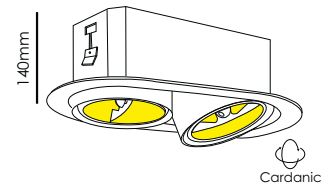

DOUBLE COLLECTOR RECESSED
BLACK & WHITE MATT TEXTURE
TRANSFORMER/BALLAST NOT INCLUDED

LLS-DOX-415.40.05 (1 x QR) + (1 x CDM-R)
LLS-DOX-415.51.05 2 x LED
LLS-DOX-415.14.05 2 x CDM-R-111
LLS-DOX-415.07.06 2 x QR111

G53 QR111 MAX 50W 12V IP20

collector