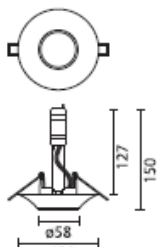

Designed to achieve a perfect integration with the environment, a new range of recessed multifunction fittings is born under the name of Camaleon.

The matt white version has been developed to match chromatically with the mounting surface. Its external housing can be coloured with the same paint used on walls or ceilings matching perfectly with different atmospheres.

RECESSED ASYMMETRIC LUMINAIRE FOR GENERAL LIGHTING.
LLUE-DN-1303-14-00 White
LLUE-DN-1303-J2-00 Anodized Silver
QR-CBC51 GU5.3 12v max. 50W 01-08
Ø80mm cut out
GEAR NOT INCLUDED, TO BE ORDERED SEPARATELY,

RECESSED ASYMMETRIC LUMINAIRE FOR AMBIENT AND/OR ACCENT LIGHTING
LLUE-DN-1302-14-00 White
LLUE-DN-1302-J2-00 Anodized Silver
QR-111 G53 12V MAX. 100W
Ø200MM CUT OUT
GEAR NOT INCLUDED TO BE ORDERED SEPARATELY

camaleon