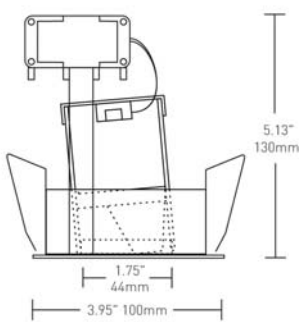

LLLS-EDL5ZP
ROUND WALLWASH MIRAGE
RECESSED DOWNLIGHT